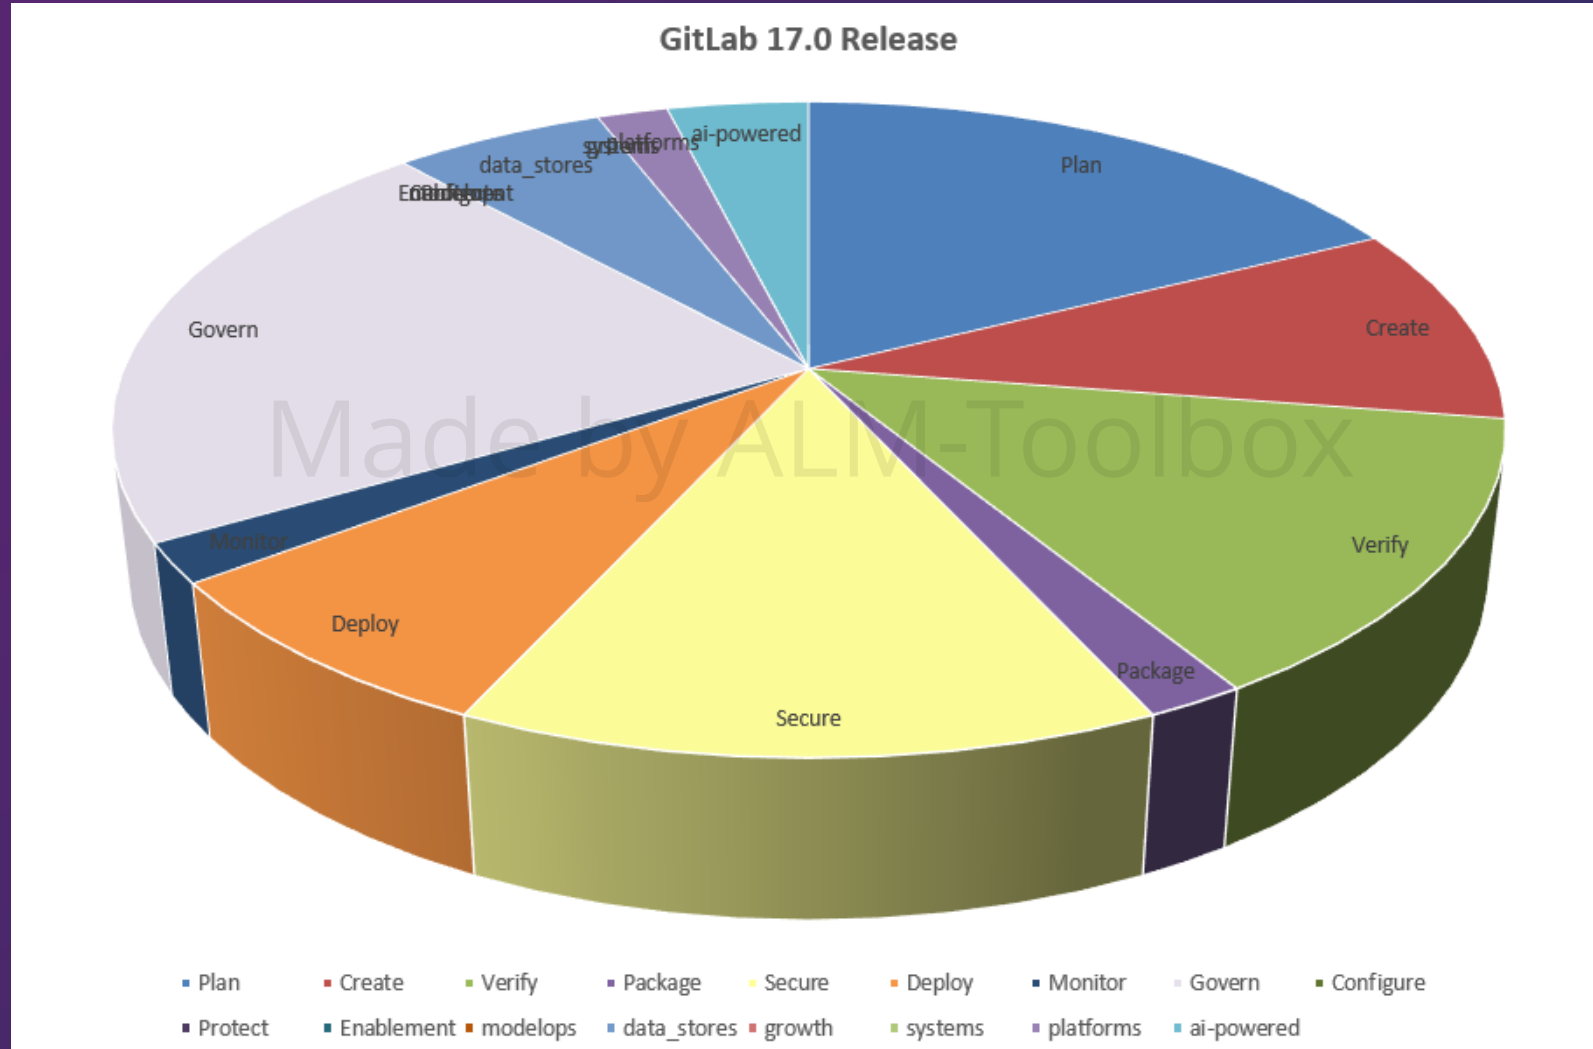

What's New in GitLab 17 (cont.)

What's New in GitLab 17 (cont.)

Trend chart: New features by edition

What's New in GitLab 17 (cont.)

What's New in GitLab 17 (cont.)

What's New in GitLab 17 (cont.)

■ Manage ■ Plan ■ Create ■ Verify ■ Package ■ Secure ■ Deploy ■ Monitor ■ Govern
■ Configure ■ Protect ■ Enablement ■ modelops ■ data_stores ■ growth ■ systems ■ platforms ■ ai-powered

Made by ALM-Toolbox

GitLab

17