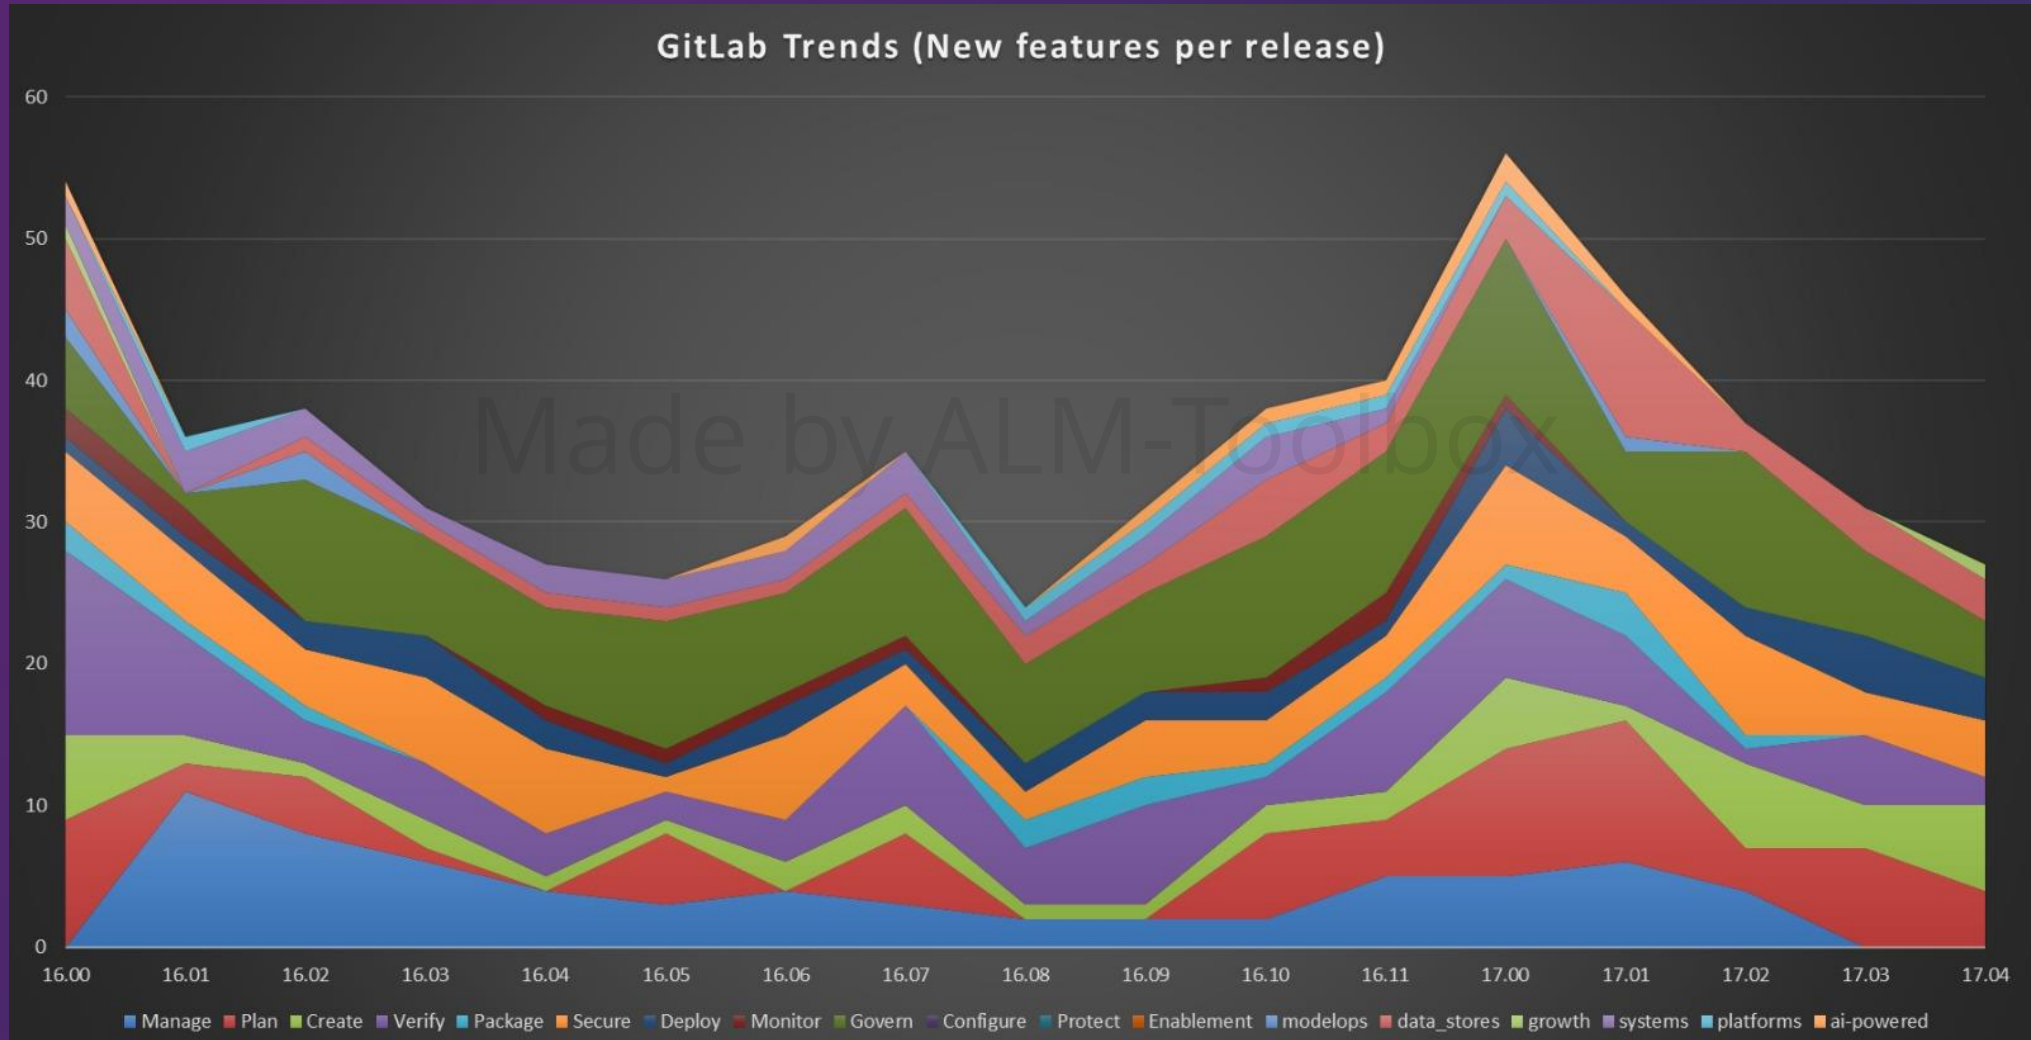

What's New in GitLab 17 (cont.)

What's New in GitLab 17 (cont.)

Trend chart: New features by edition

What's New in GitLab 17 (cont.)

What's New in GitLab 17 (cont.)

What's New in GitLab 17 (cont.)

■ Manage ■ Plan ■ Create ■ Verify ■ Package ■ Secure ■ Deploy ■ Monitor ■ Govern
■ Configure ■ Protect ■ Enablement ■ modelops ■ data_stores ■ growth ■ systems ■ platforms ■ ai-powered

Made by ALM-Toolbox

GitLab

17