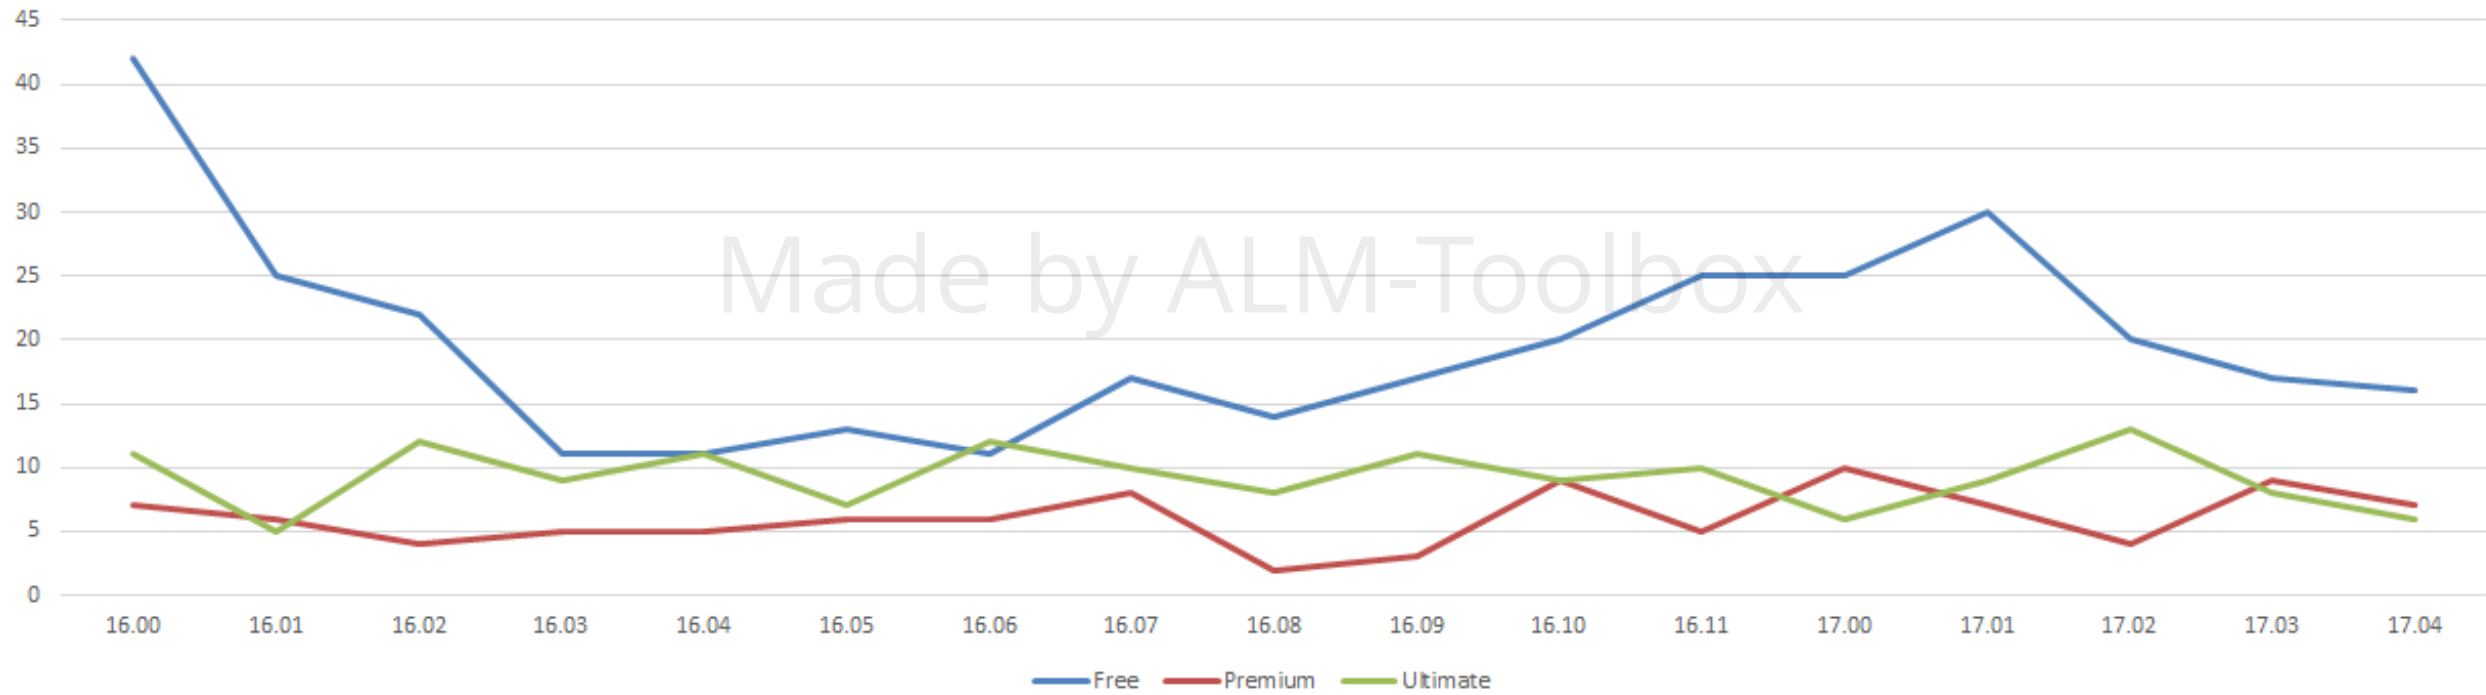

What's New in GitLab 17 (cont.)

What's New in GitLab 17 (cont.)

Trend chart: New features by edition

What's New in GitLab 17 (cont.)

What's New in GitLab 17 (cont.)

What's New in GitLab 17 (cont.)

■ Manage ■ Plan ■ Create ■ Verify ■ Package ■ Secure ■ Deploy ■ Monitor ■ Govern
■ Configure ■ Protect ■ Enablement ■ modelops ■ data_stores ■ growth ■ systems ■ platforms ■ ai-powered

Made by ALM-Toolbox

GitLab

17