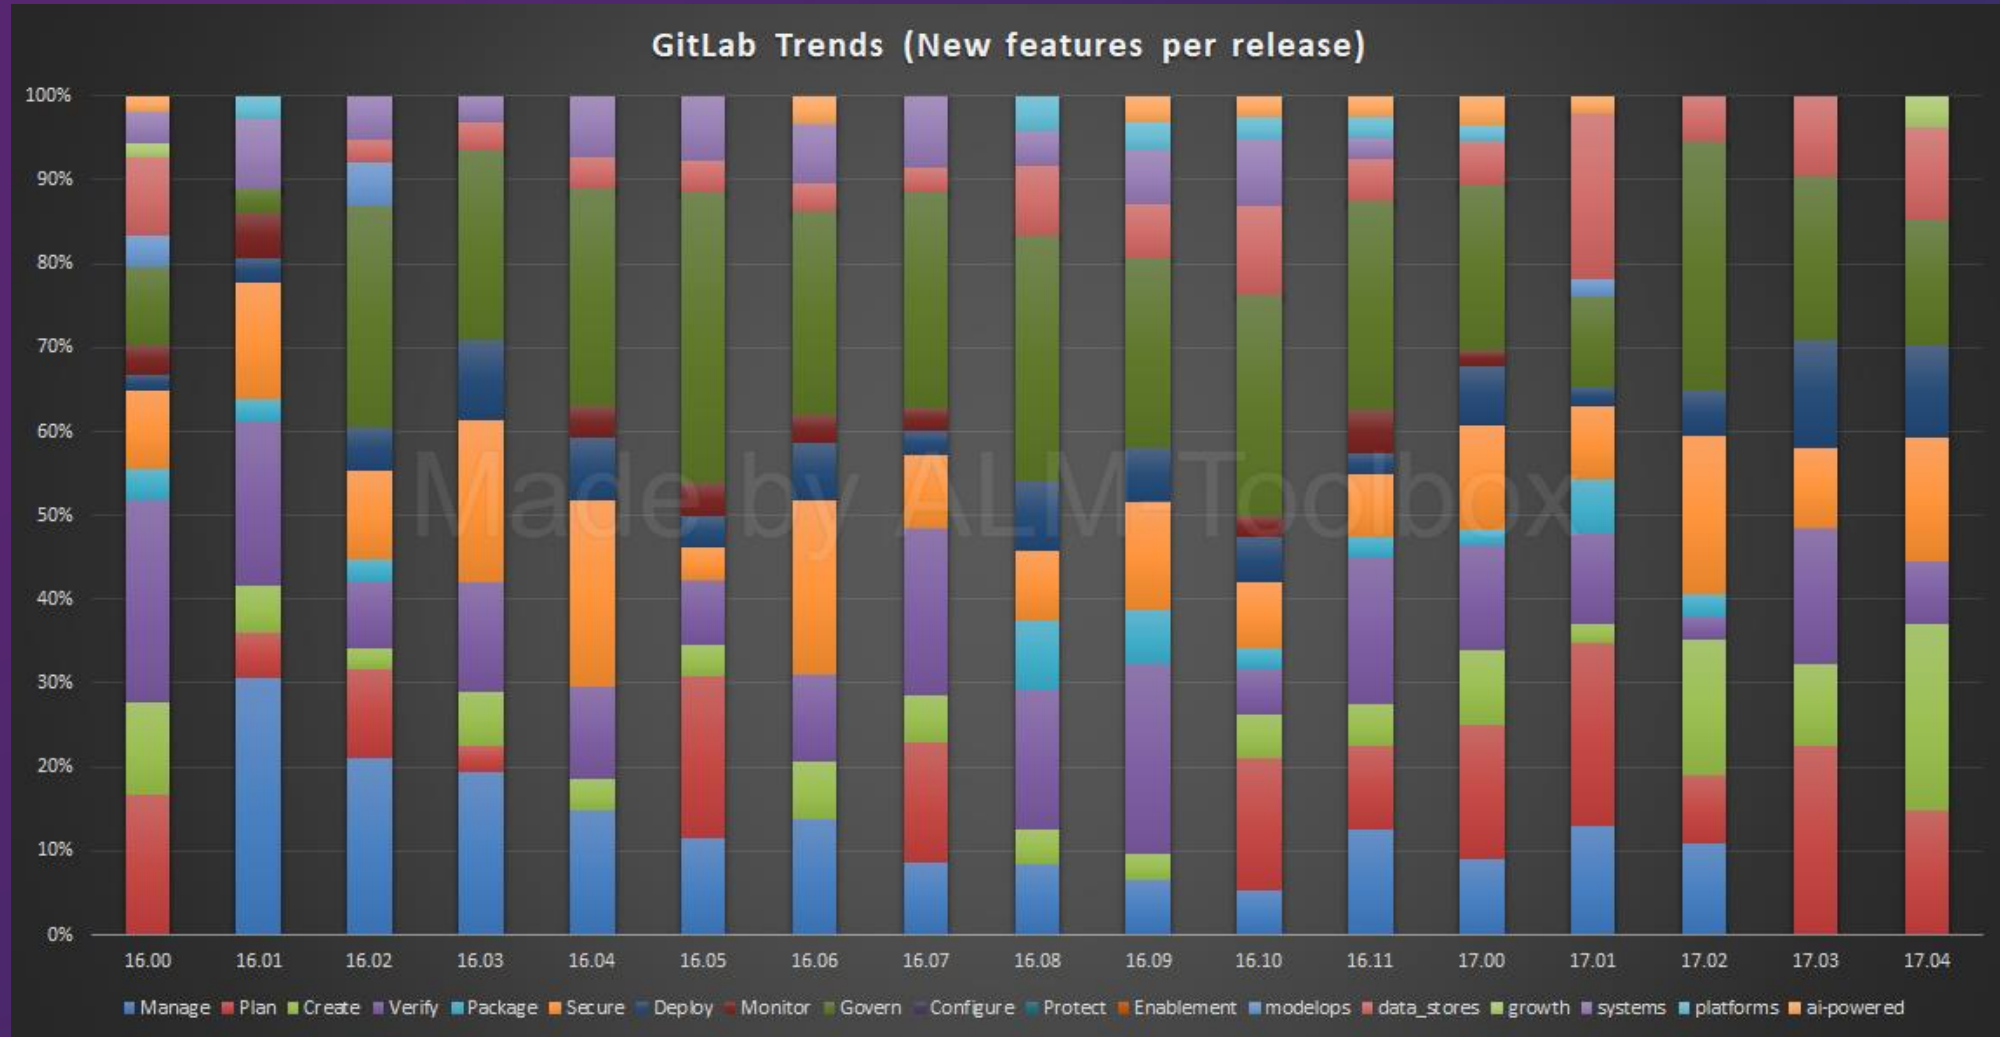

What's New in GitLab 17 (cont.)

What's New in GitLab 17 (cont.)

Trend chart: New features by edition

What's New in GitLab 17 (cont.)

What's New in GitLab 17 (cont.)

What's New in GitLab 17 (cont.)

■ Manage ■ Plan ■ Create ■ Verify ■ Package ■ Secure ■ Deploy ■ Monitor ■ Govern
■ Configure ■ Protect ■ Enablement ■ modelops ■ data_stores ■ growth ■ systems ■ platforms ■ ai-powered

Made by ALM-Toolbox

GitLab

17